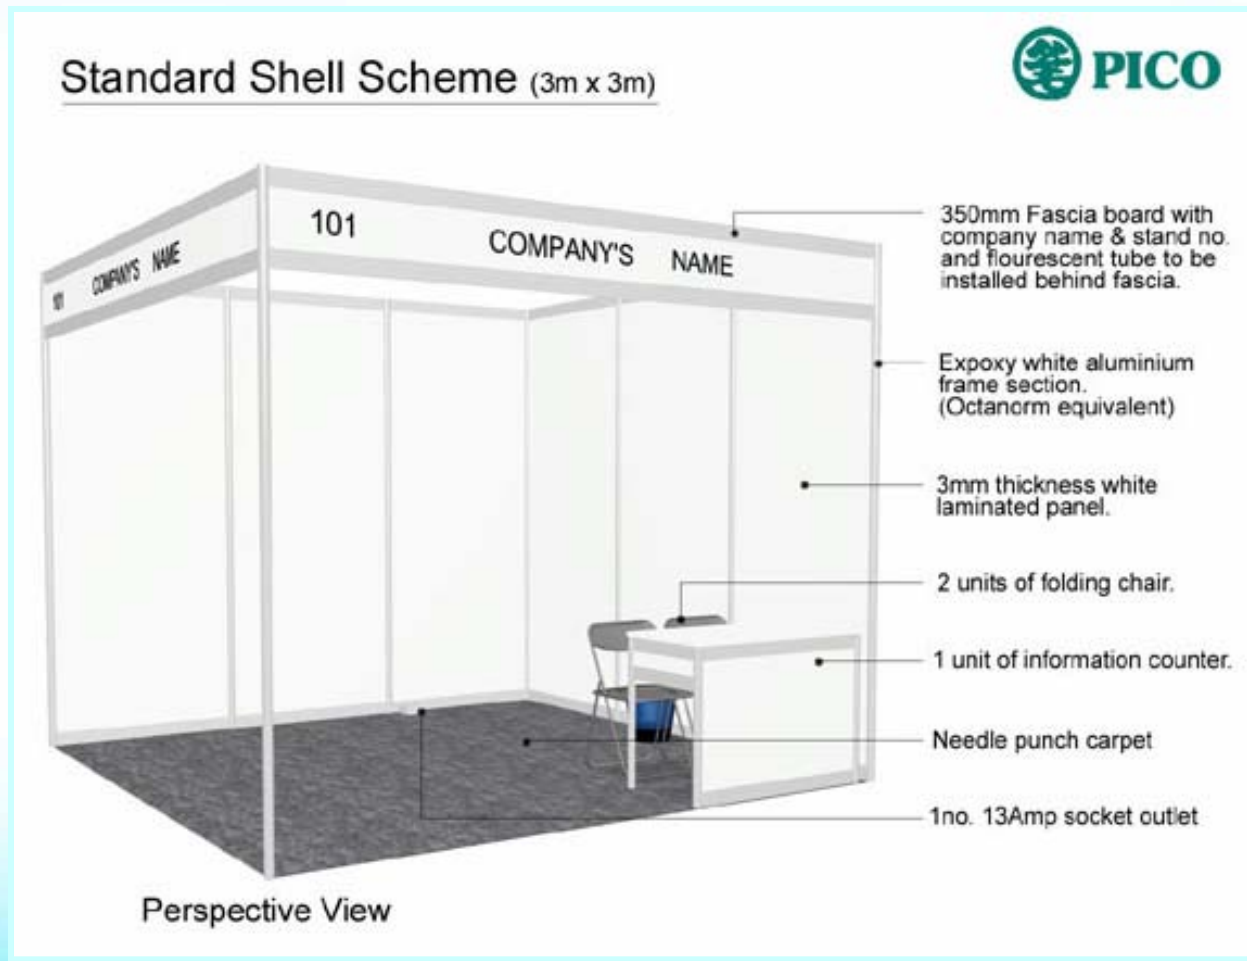

Sample Booth – Perspective View